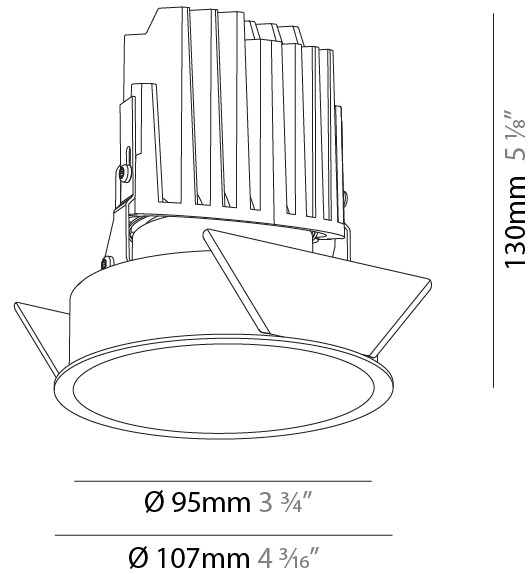

GENERAL

Series: Bioniq
Subseries: Bioniq Round Deep
Brand: Prolicht
Division: Architectural
Mounting Type: Recessed
Mounting Location: Ceiling
Subcategory: Downlight

PHYSICAL

Shape: Round
Diameter (mm): 107
Diameter (in): 4 3/16
Height (mm): 130
Height (in): 5 1/8
Ceiling Thickness (mm): 10 / 12.5 / 15
Ceiling Thickness (in): 3/8 or 1/2 or 9/16
Min. Recessing Depth (mm): 150
Min. Recessing Depth (in): 5 7/8
Light Distribution: Downlight
Weight (kg): 0.506
Weight (lbs): 1.12
Fixture Finish: SSR / BKV / CWI / CRY / HAB / UFT / ITA / RUA / FTG / MYG / LOD / PUS / FRO / FUP / KIA / POP / BLS / SPG / MEY / GOH / GUM / CHC / COM / ABZ / JAG / OBR / MOS / ROR
Fixture Material: Aluminum Die Cast
Cut-out Measurements: 98mm / 3 7/8"

ELECTRICAL

Lamp Type: LED (Zhaga Standard)
Total Output Wattage (W): 15
Dimming: Dali Dimming
Driver Included: No
Driver Location: Recessed Housing
Driver Type: Constant Current - 120Vac
Housing: See components
Input Voltage (V): 120
Constant Current (MA): 350

LED

Number of LEDs: 1
Color Temperature (°K): Warm Dim
Max. Delivered Lumen (lm): 760
Nominal Lumen (lm): 1140
CRI: >90 CRI

OPTICAL

Reflector: 20 / 40 / 60

RATINGS AND CERTIFICATIONS

Certified By: Certified for North American Standards
IP rating: IP20